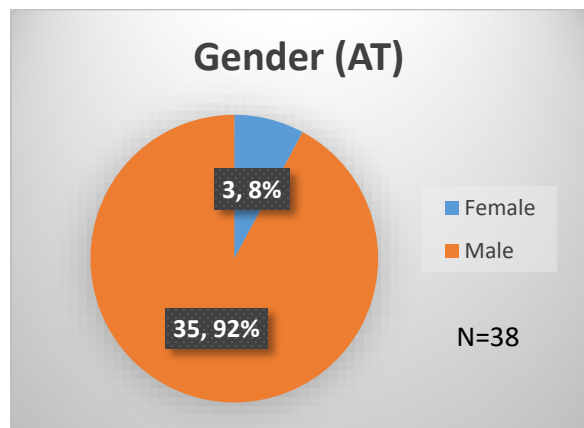

Daily Data Dashboard – October 28, 2022
Demographics for JTDC Population
Friday Morning Midnight Count

Total # of probation Involved youth¹: 976

¹ Probation Active: Any youth who is pending sentencing with an active social history, has been formally placed on probation or supervision with Cook County Juvenile Probation on the date of the report.

*Age, Gender and Race for Criminal Court population (N=2) is not represented in this report.

Data sources: cFive Supervisor – Probation Population and RMIS – JTDC Population

Daily Data Dashboard – October 28, 2022
Demographics for JTDC Population
Friday Morning Midnight Count