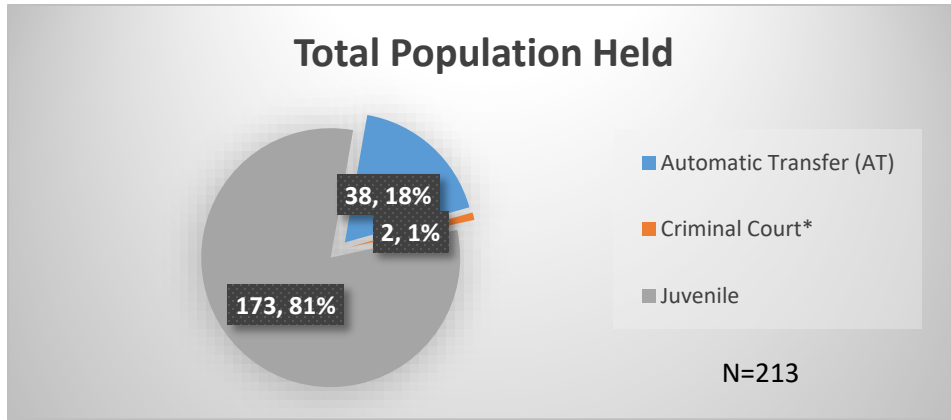

Daily Data Dashboard – October 28, 2022
Demographics for JTDC Population
Friday Morning Midnight Count

Total # of probation Involved youth¹: 976

¹ Probation Active: Any youth who is pending sentencing with an active social history, has been formally placed on probation or supervision with Cook County Juvenile Probation on the date of the report.