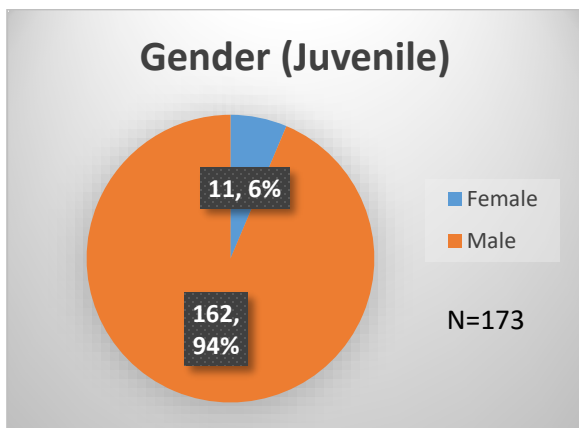

Daily Data Dashboard – October 28, 2022
Demographics for JTDC Population
Friday Morning Midnight Count

Total # of probation Involved youth¹: 976

¹ Probation Active: Any youth who is pending sentencing with an active social history, has been formally placed on probation or supervision with Cook County Juvenile Probation on the date of the report.

*Age, Gender and Race for Criminal Court population (N=2) is not represented in this report.

Data sources: cFive Supervisor – Probation Population and RMIS – JTDC Population

Daily Data Dashboard – October 28, 2022
Demographics for JTDC Population
Friday Morning Midnight Count