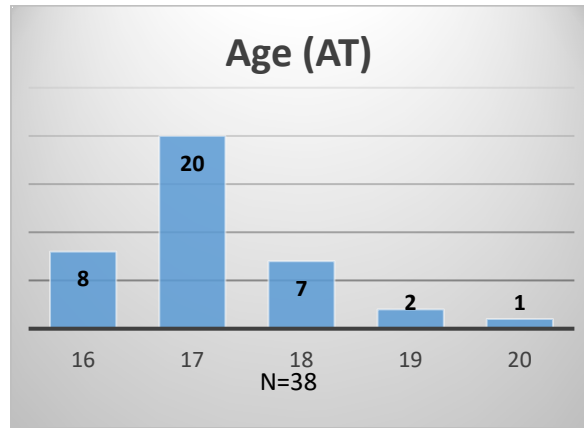

Daily Data Dashboard – October 28, 2022
Demographics for JTDC Population
Friday Morning Midnight Count

Total # of probation Involved youth¹: 976

¹ Probation Active: Any youth who is pending sentencing with an active social history, has been formally placed on probation or supervision with Cook County Juvenile Probation on the date of the report.

*Age, Gender and Race for Criminal Court population (N=2) is not represented in this report.

Data sources: cFive Supervisor – Probation Population and RMIS – JTDC Population

Daily Data Dashboard – October 28, 2022
Demographics for JTDC Population
Friday Morning Midnight Count