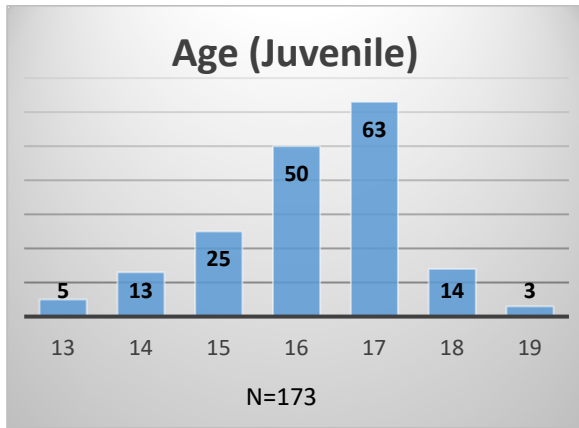

Daily Data Dashboard – October 28, 2022
Demographics for JTDC Population
Friday Morning Midnight Count

Total # of probation Involved youth¹: 976

¹ Probation Active: Any youth who is pending sentencing with an active social history, has been formally placed on probation or supervision with Cook County Juvenile Probation on the date of the report.

*Age, Gender and Race for Criminal Court population (N=2) is not represented in this report.

Data sources: cFive Supervisor – Probation Population and RMIS – JTDC Population

Daily Data Dashboard – October 28, 2022
Demographics for JTDC Population
Friday Morning Midnight Count